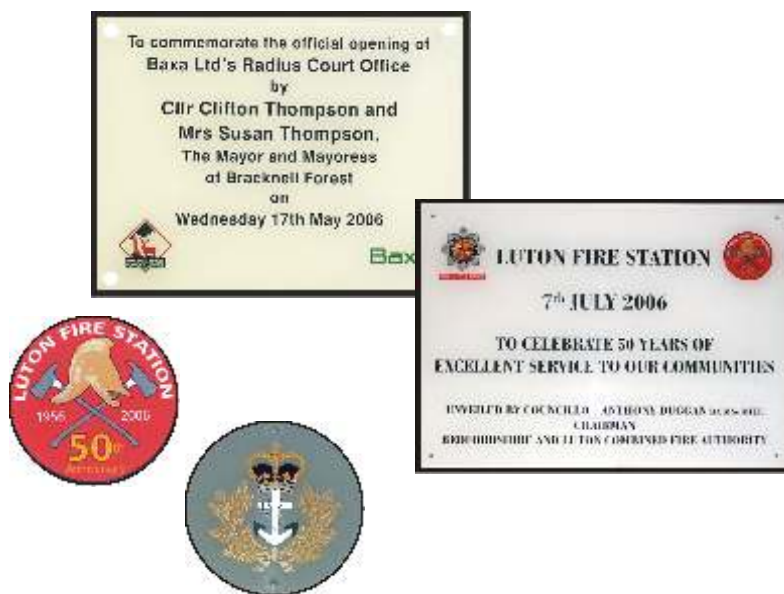

Colour to B.S. charts preferred.

Base Material: Clear acrylic

Rear Photo Etched Signs